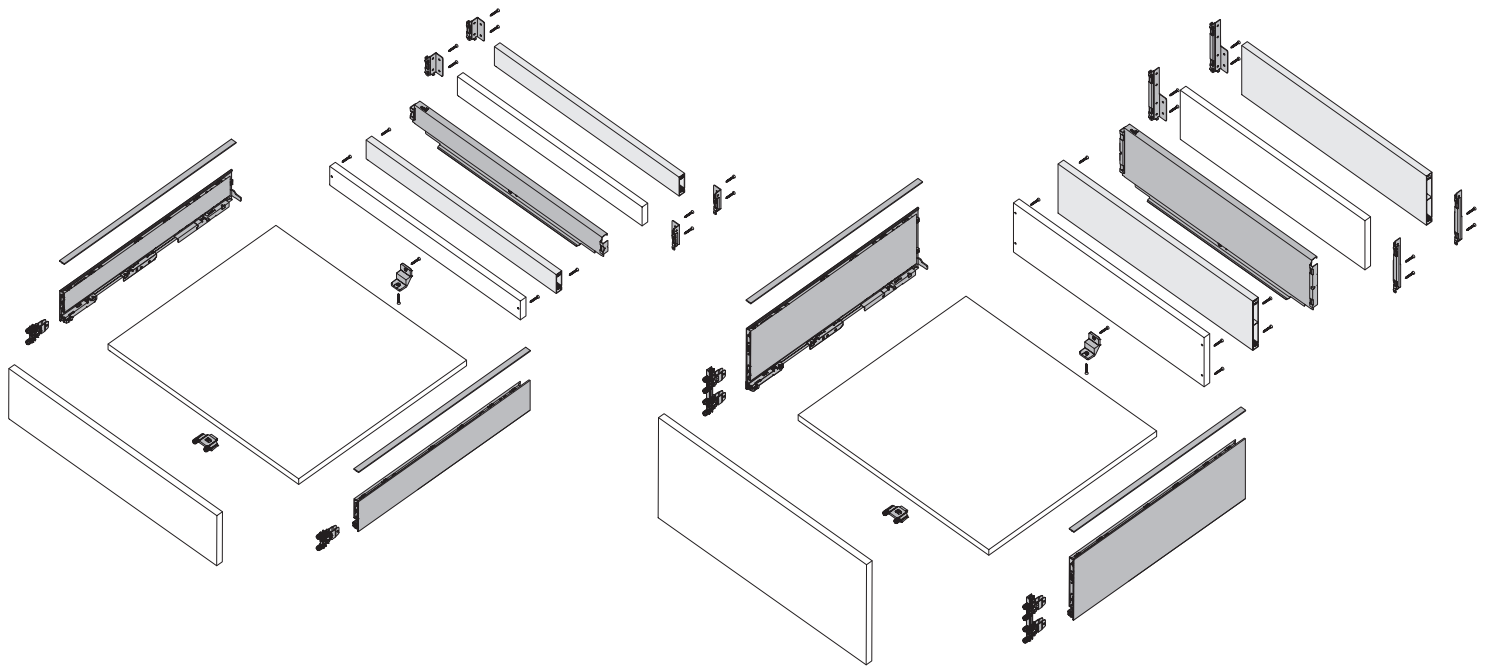

FAQ

www.hettich.com/short/8815e9

A		NL - 21	
B		LB - 24	
C	LB - 24	LB - 41	-
D H 101	54	54	-
D H 139	92	92	-
D H 187	140,5	140,5	-
D H 251	204,5	204,5	-

H 101

* Push to open Silent

H 139

* Push to open Silent

H 251

Actro YOU

Quadro YOU

NL mm	Actro YOU Quadro YOU b1 mm	Actro YOU b2 mm (XL 70 kg)	Quadro YOU		Actro YOU		
			XS 10 kg	M 30 kg	XS 10 kg	L 40 kg	XL 70 kg
270	160						
300	160						
350	224						
400	224						
450	256	288					
500	256	320					
550	256	320					
600	256	320					
650	256	416					