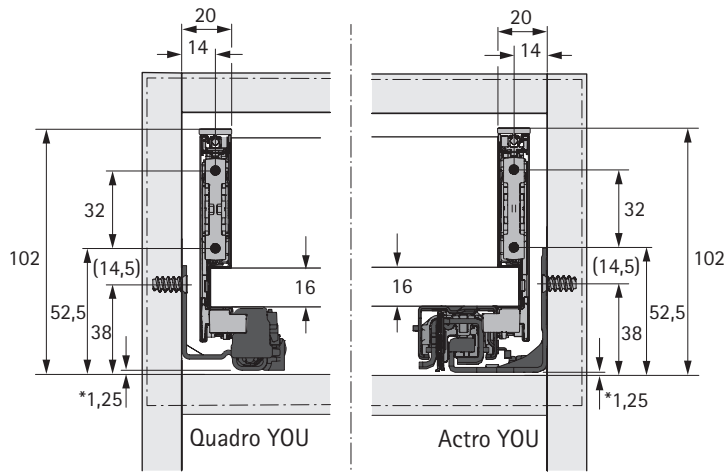

FAQ

www.hettich.com/short/8815e9

A		NL - 21	
B		LB - 24	
C	LB - 24	LB - 41	-
D H 101	54	54	-
D H 139	92	92	-
D H 187	140,5	140,5	-
D H 251	204,5	204,5	-

H 101

* Push to open Silent

H 139

* Push to open Silent

H 251

Actro YOU

Quadro YOU

NL mm	Actro YOU Quadro YOU b1 mm	Actro YOU b2 mm (XL 70 kg)	Quadro YOU		Actro YOU		
			XS 10 kg	M 30 kg	XS 10 kg	L 40 kg	XL 70 kg
270	160						
300	160						
350	224						
400	224						
450	256	288					
500	256	320					
550	256	320					
600	256	320					
650	256	416					