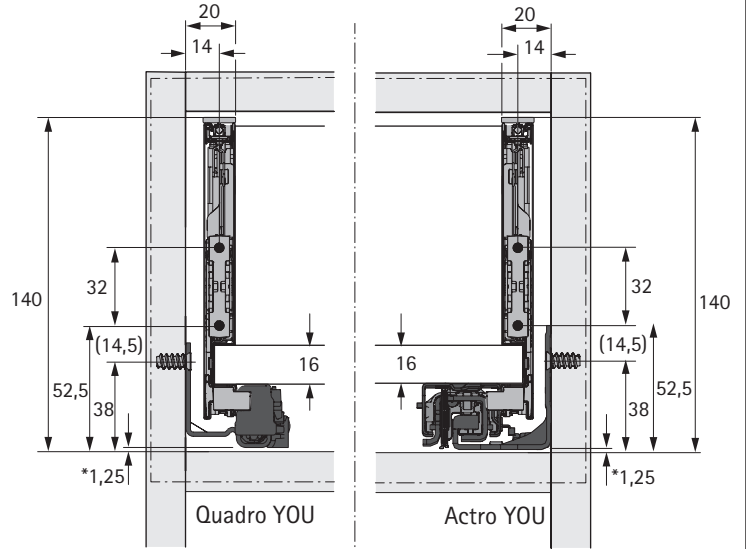

FAQ

www.hettich.com/short/8815e9

A		NL - 21	
B		LB - 24	
C	LB - 24	LB - 41	-
D H 101	54	54	-
D H 139	92	92	-
D H 187	140,5	140,5	-
D H 251	204,5	204,5	-

H 101

* Push to open Silent

H 139

* Push to open Silent

H 251

Actro YOU

Quadro YOU

NL mm	Actro YOU Quadro YOU b1 mm	Actro YOU b2 mm (XL 70 kg)	Quadro YOU		Actro YOU		
			XS 10 kg	M 30 kg	XS 10 kg	L 40 kg	XL 70 kg
270	160						
300	160						
350	224						
400	224						
450	256	288					
500	256	320					
550	256	320					
600	256	320					
650	256	416					