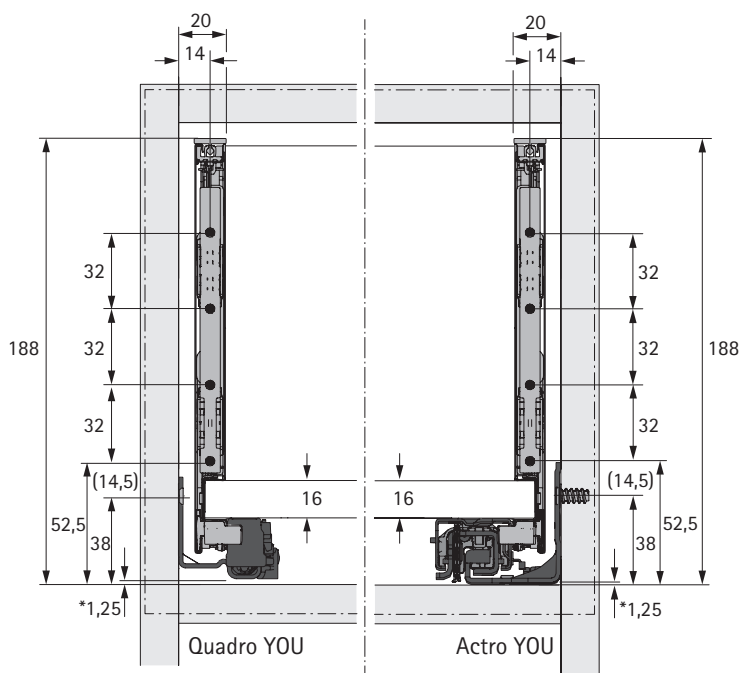

H 101

* Push to open Silent

H 139

* Push to open Silent

H 187

* Push to open Silent

H 251