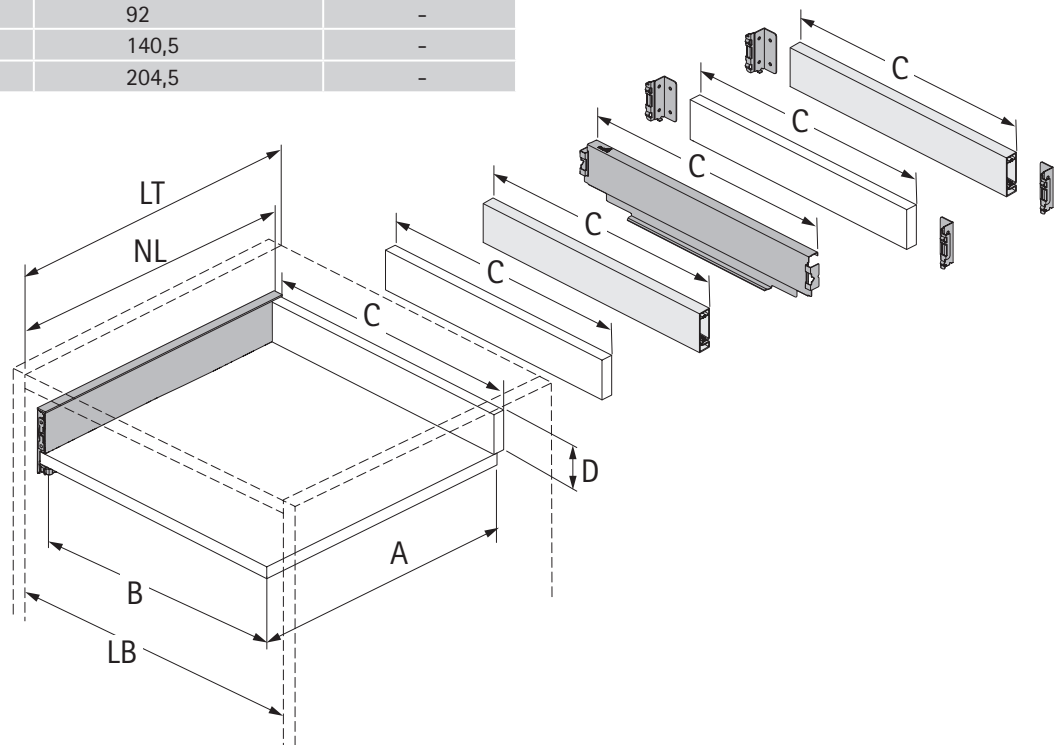

FAQ

www.hettich.com/short/8815e9

A		NL - 21	
B		LB - 24	
C	LB - 24	LB - 41	-
D H 101	54	54	-
D H 139	92	92	-
D H 187	140,5	140,5	-
D H 251	204,5	204,5	-

H 101

* Push to open Silent

H 139

* Push to open Silent

H 251

Actro YOU

Quadro YOU

NL mm	Actro YOU Quadro YOU b1 mm	Actro YOU b2 mm (XL 70 kg)	Quadro YOU		Actro YOU		
			XS 10 kg	M 30 kg	XS 10 kg	L 40 kg	XL 70 kg
270	160						
300	160						
350	224						
400	224						
450	256	288					
500	256	320					
550	256	320					
600	256	320					
650	256	416					