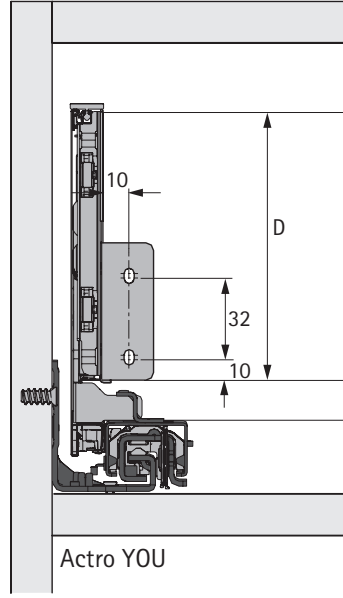

FAQ

www.hettich.com/short/8815e9

A		NL - 21	
B		LB - 24	
C	LB - 24	LB - 41	-
D H 101	54	54	-
D H 139	92	92	-
D H 187	140,5	140,5	-
D H 251	204,5	204,5	-

H 101

* Push to open Silent

H 139

* Push to open Silent

H 187

* Push to open Silent

H 251

H 101

H 139

H 187

H 251

H 101

Actro YOU

Quadro YOU

H 139

Actro YOU

Quadro YOU

H 187

Actro YOU

Quadro YOU

H 251

Actro YOU

Quadro YOU

NL mm	Actro YOU Quadro YOU b1 mm	Actro YOU b2 mm (XL 70 kg)	Quadro YOU		Actro YOU		
			XS 10 kg	M 30 kg	XS 10 kg	L 40 kg	XL 70 kg
270	160						
300	160						
350	224						
400	224						
450	256	288					
500	256	320					
550	256	320					
600	256	320					
650	256	416					