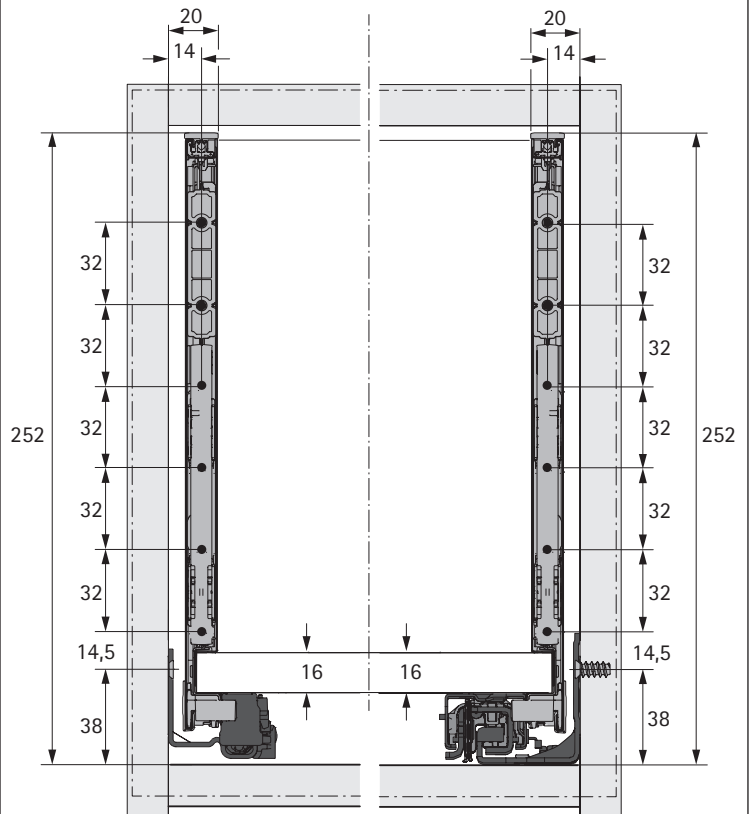

H 101

* Push to open Silent

H 139

* Push to open Silent

H 187

* Push to open Silent

H 251