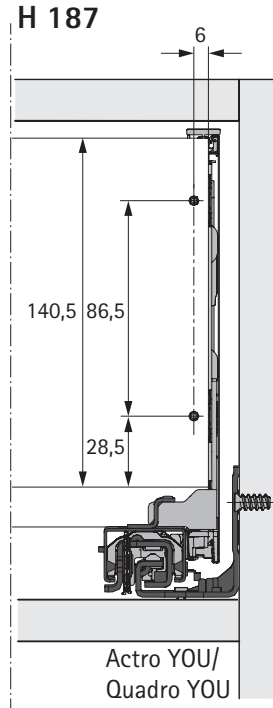

FAQ

www.hettich.com/short/8815e9

| | | | |
|---------|---------|---------|---------|
| A | | | NL - 21 |
| B | | | LB - 24 |
| C | LB - 24 | LB - 41 | - |
| D H 101 | 54 | 54 | - |
| D H 139 | 92 | 92 | - |
| D H 187 | 140,5 | 140,5 | - |
| D H 251 | 204,5 | 204,5 | - |

| NL mm | Actro YOU Quadro YOU b1 mm | Actro YOU b2 mm (XL 70 kg) | Quadro YOU | | Actro YOU | | |
|-------|----------------------------------|----------------------------------|-------------|------------|-------------|------------|-------------|
| | | | XS 10 kg | M 30 kg | XS 10 kg | L 40 kg | XL 70 kg |
| 270 | 160 | | | | | | |
| 300 | 160 | | | | | | |
| 350 | 224 | | | | | | |
| 400 | 224 | | | | | | |
| 450 | 256 | 288 | | | | | |
| 500 | 256 | 320 | | | | | |
| 550 | 256 | 320 | | | | | |
| 600 | 256 | 320 | | | | | |
| 650 | 256 | 416 | | | | | |

| C | |
|------------|----|
| ≥ 600 | 1x |
| ≥ 800 | 2x |
| $=1200$ | 3x |

H 101/139

H 187/251