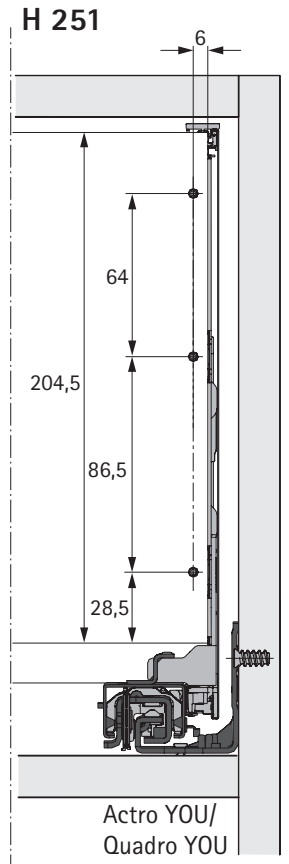

FAQ

www.hettich.com/short/8815e9

| | | | |
|---------|---------|---------|---------|
| A | | | NL - 21 |
| B | | | LB - 24 |
| C | LB - 24 | LB - 41 | - |
| D H 101 | 54 | 54 | - |
| D H 139 | 92 | 92 | - |
| D H 187 | 140,5 | 140,5 | - |
| D H 251 | 204,5 | 204,5 | - |

| NL mm | Actro YOU Quadro YOU b1 mm | Actro YOU b2 mm (XL 70 kg) | Quadro YOU | | Actro YOU | | |
|-------|----------------------------------|----------------------------------|-------------|------------|-------------|------------|-------------|
| | | | XS 10 kg | M 30 kg | XS 10 kg | L 40 kg | XL 70 kg |
| 270 | 160 | | | | | | |
| 300 | 160 | | | | | | |
| 350 | 224 | | | | | | |
| 400 | 224 | | | | | | |
| 450 | 256 | 288 | | | | | |
| 500 | 256 | 320 | | | | | |
| 550 | 256 | 320 | | | | | |
| 600 | 256 | 320 | | | | | |
| 650 | 256 | 416 | | | | | |

| C | |
|------------|----|
| ≥ 600 | 1x |
| ≥ 800 | 2x |
| $=1200$ | 3x |

H 101/139

H 187/251