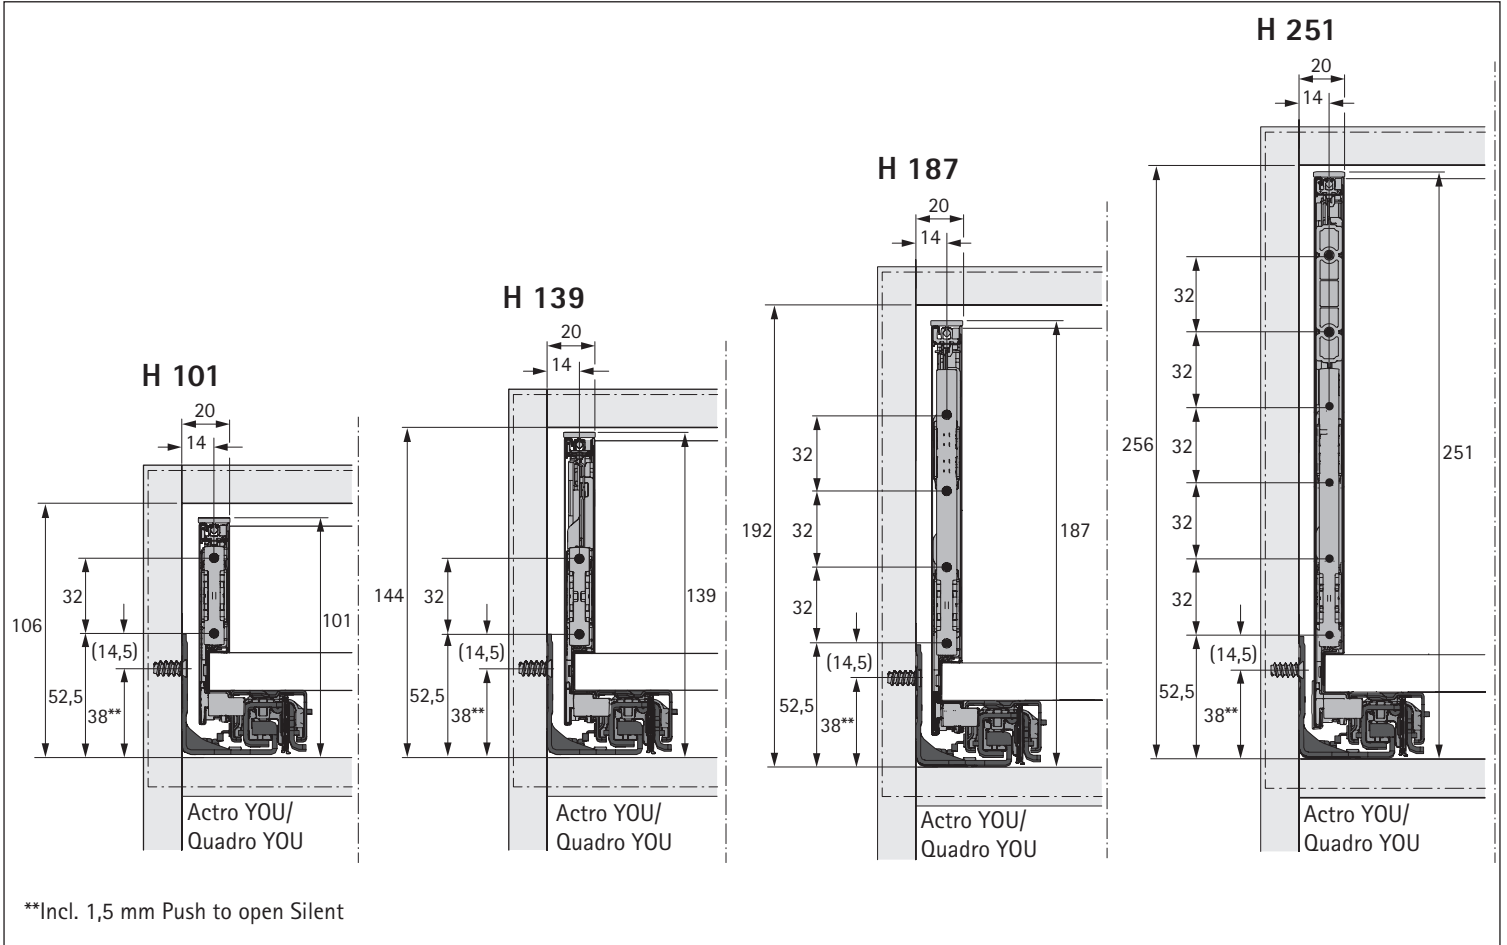

FAQ

www.hettich.com/short/8815e9

| | | | |
|---------|---------|---------|---------|
| A | | | NL - 21 |
| B | | | LB - 24 |
| C | LB - 24 | LB - 41 | - |
| D H 101 | 54 | 54 | - |
| D H 139 | 92 | 92 | - |
| D H 187 | 140,5 | 140,5 | - |
| D H 251 | 204,5 | 204,5 | - |

| NL mm | Actro YOU Quadro YOU b1 mm | Actro YOU b2 mm (XL 70 kg) | Quadro YOU | | Actro YOU | | |
|-------|----------------------------------|----------------------------------|-------------|------------|-------------|------------|-------------|
| | | | XS 10 kg | M 30 kg | XS 10 kg | L 40 kg | XL 70 kg |
| 270 | 160 | | | | | | |
| 300 | 160 | | | | | | |
| 350 | 224 | | | | | | |
| 400 | 224 | | | | | | |
| 450 | 256 | 288 | | | | | |
| 500 | 256 | 320 | | | | | |
| 550 | 256 | 320 | | | | | |
| 600 | 256 | 320 | | | | | |
| 650 | 256 | 416 | | | | | |