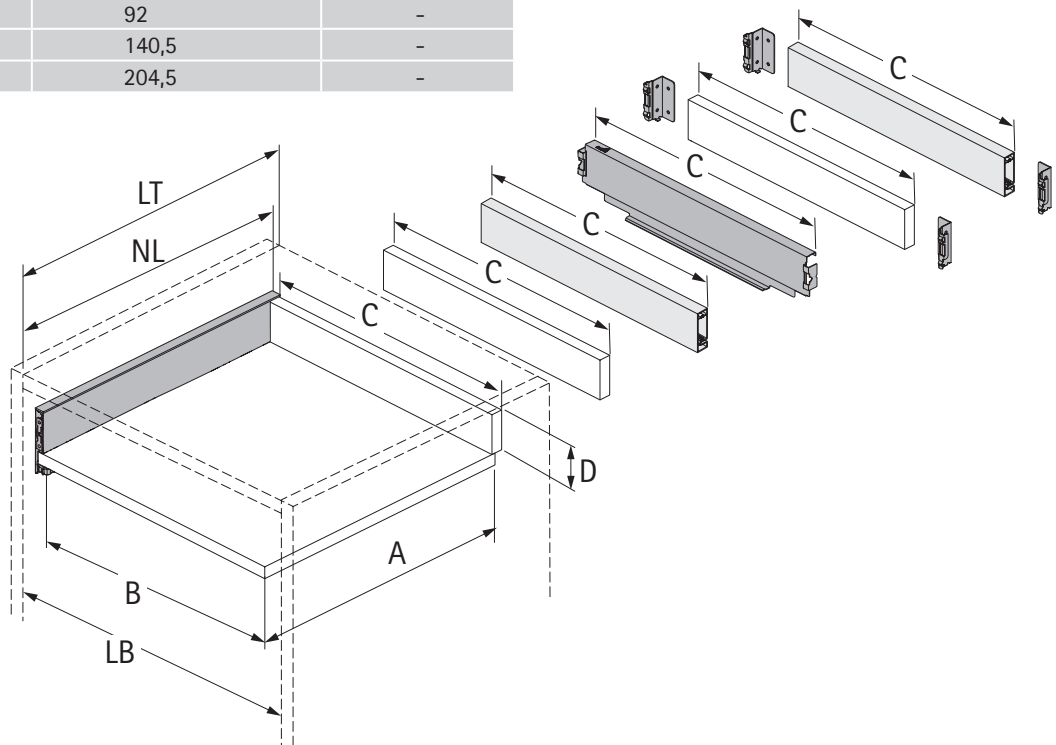

FAQ

www.hettich.com/short/8815e9

| | | | |
|---------|---------|---------|---------|
| A | | | NL - 21 |
| B | | | LB - 24 |
| C | LB - 24 | LB - 41 | - |
| D H 101 | 54 | 54 | - |
| D H 139 | 92 | 92 | - |
| D H 187 | 140,5 | 140,5 | - |
| D H 251 | 204,5 | 204,5 | - |

| NL mm | Actro YOU Quadro YOU b1 mm | Actro YOU b2 mm (XL 70 kg) | Quadro YOU | | Actro YOU | | |
|-------|----------------------------------|----------------------------------|-------------|------------|-------------|------------|-------------|
| | | | XS 10 kg | M 30 kg | XS 10 kg | L 40 kg | XL 70 kg |
| 270 | 160 | | | | | | |
| 300 | 160 | | | | | | |
| 350 | 224 | | | | | | |
| 400 | 224 | | | | | | |
| 450 | 256 | 288 | | | | | |
| 500 | 256 | 320 | | | | | |
| 550 | 256 | 320 | | | | | |
| 600 | 256 | 320 | | | | | |
| 650 | 256 | 416 | | | | | |