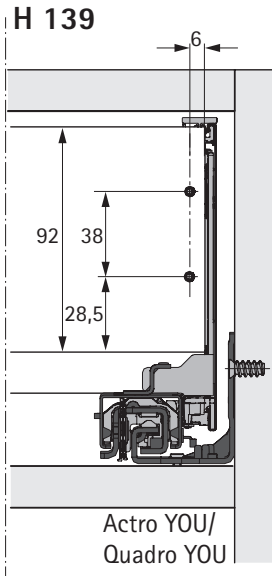

FAQ

www.hettich.com/short/8815e9

| | | | |
|---------|---------|---------|---------|
| A | | | NL - 21 |
| B | | | LB - 24 |
| C | LB - 24 | LB - 41 | - |
| D H 101 | 54 | 54 | - |
| D H 139 | 92 | 92 | - |
| D H 187 | 140,5 | 140,5 | - |
| D H 251 | 204,5 | 204,5 | - |

| NL mm | Actro YOU Quadro YOU b1 mm | Actro YOU b2 mm (XL 70 kg) | Quadro YOU | | Actro YOU | | |
|-------|----------------------------------|----------------------------------|-------------|------------|-------------|------------|-------------|
| | | | XS 10 kg | M 30 kg | XS 10 kg | L 40 kg | XL 70 kg |
| 270 | 160 | | | | | | |
| 300 | 160 | | | | | | |
| 350 | 224 | | | | | | |
| 400 | 224 | | | | | | |
| 450 | 256 | 288 | | | | | |
| 500 | 256 | 320 | | | | | |
| 550 | 256 | 320 | | | | | |
| 600 | 256 | 320 | | | | | |
| 650 | 256 | 416 | | | | | |