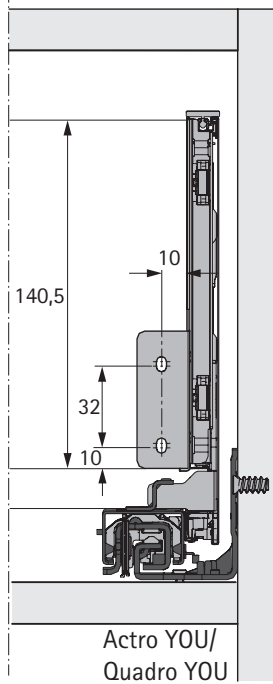

FAQ

www.hettich.com/short/8815e9

| | | | |
|---------|---------|---------|---------|
| A | | | NL - 21 |
| B | | | LB - 24 |
| C | LB - 24 | LB - 41 | - |
| D H 101 | 54 | 54 | - |
| D H 139 | 92 | 92 | - |
| D H 187 | 140,5 | 140,5 | - |
| D H 251 | 204,5 | 204,5 | - |

| NL mm | Actro YOU Quadro YOU b1 mm | Actro YOU b2 mm (XL 70 kg) | Quadro YOU | | Actro YOU | | |
|-------|----------------------------------|----------------------------------|-------------|------------|-------------|------------|-------------|
| | | | XS 10 kg | M 30 kg | XS 10 kg | L 40 kg | XL 70 kg |
| 270 | 160 | | | | | | |
| 300 | 160 | | | | | | |
| 350 | 224 | | | | | | |
| 400 | 224 | | | | | | |
| 450 | 256 | 288 | | | | | |
| 500 | 256 | 320 | | | | | |
| 550 | 256 | 320 | | | | | |
| 600 | 256 | 320 | | | | | |
| 650 | 256 | 416 | | | | | |