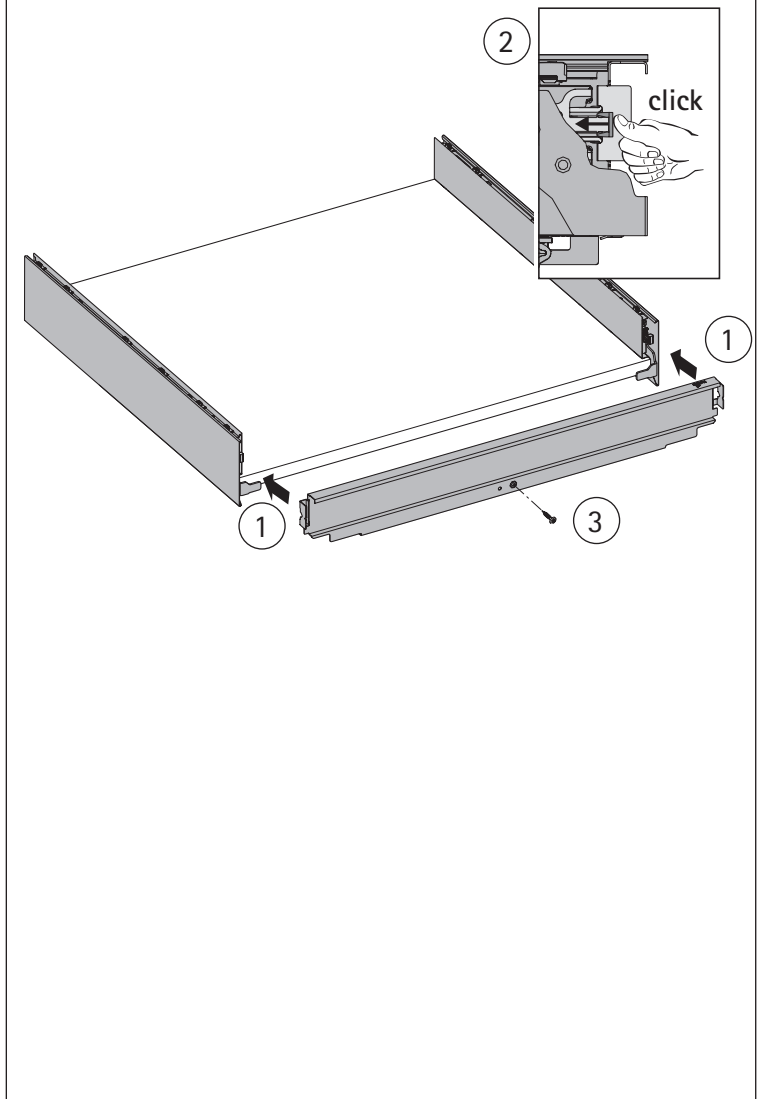

C	
≥ 600	1x
≥ 800	2x
$=1200$	3x