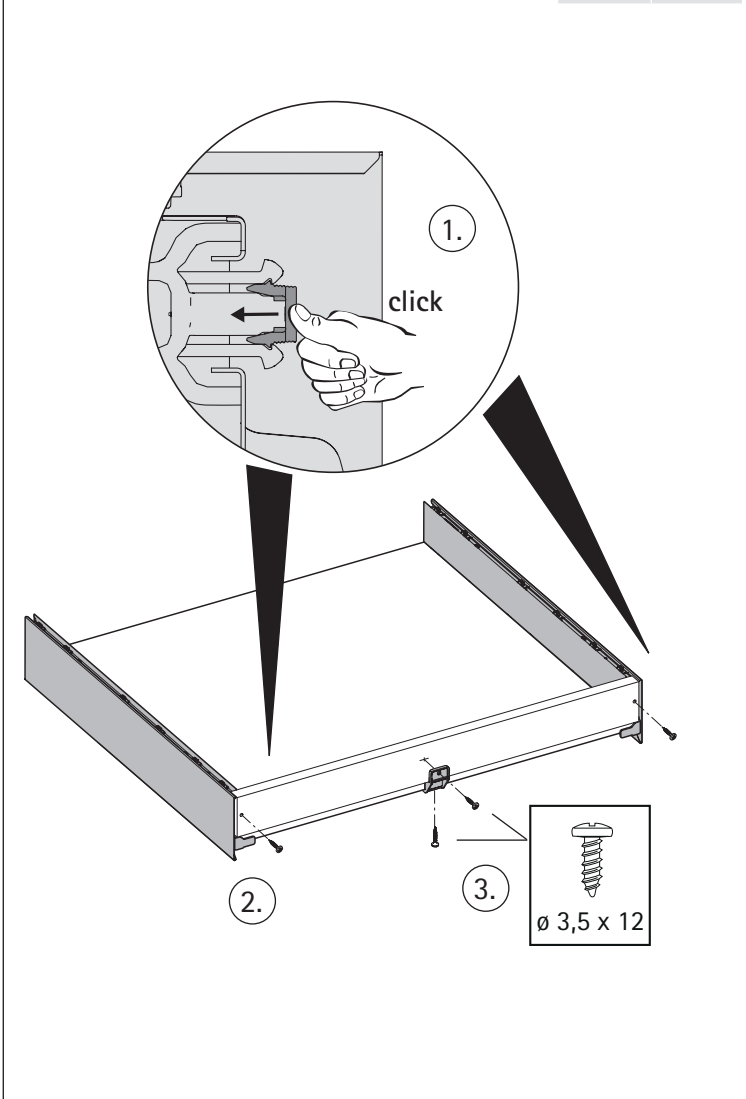

C	
≥ 600	1x
≥ 800	2x
$=1200$	3x