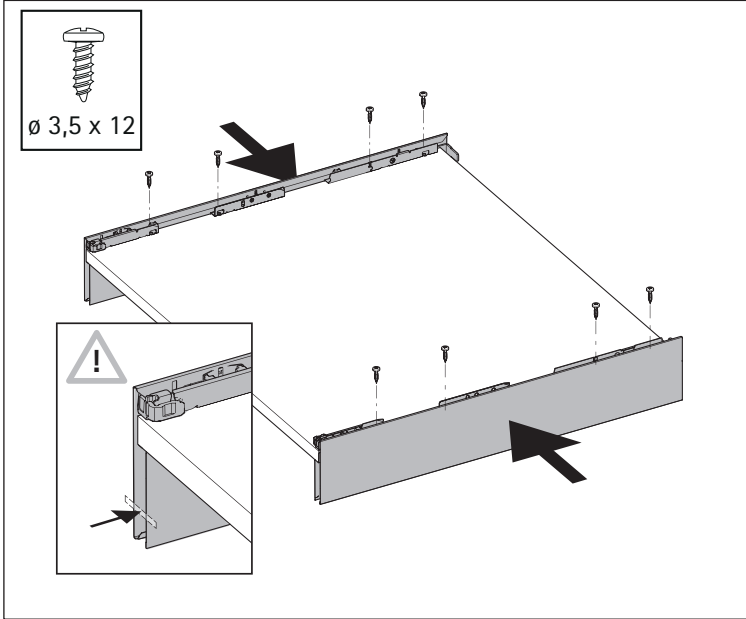

FAQ

www.hettich.com/short/8815e9

| | | | |
|---------|---------|---------|---------|
| A | | | NL - 21 |
| B | | | LB - 24 |
| C | LB - 24 | LB - 41 | - |
| D H 101 | 54 | 54 | - |
| D H 139 | 92 | 92 | - |
| D H 187 | 140,5 | 140,5 | - |
| D H 251 | 204,5 | 204,5 | - |

| NL mm | Actro YOU Quadro YOU b1 mm | Actro YOU b2 mm (XL 70 kg) | Quadro YOU | | Actro YOU | | |
|-------|----------------------------------|----------------------------------|-------------|------------|-------------|------------|-------------|
| | | | XS 10 kg | M 30 kg | XS 10 kg | L 40 kg | XL 70 kg |
| 270 | 160 | | | | | | |
| 300 | 160 | | | | | | |
| 350 | 224 | | | | | | |
| 400 | 224 | | | | | | |
| 450 | 256 | 288 | | | | | |
| 500 | 256 | 320 | | | | | |
| 550 | 256 | 320 | | | | | |
| 600 | 256 | 320 | | | | | |
| 650 | 256 | 416 | | | | | |