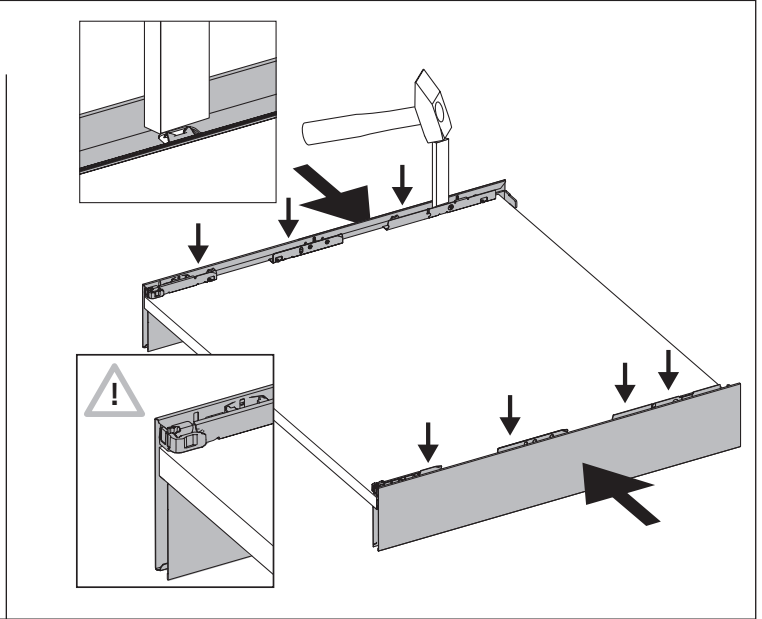

FAQ

www.hettich.com/short/8815e9

| | | | |
|---------|---------|---------|---------|
| A | | | NL - 21 |
| B | | | LB - 24 |
| C | LB - 24 | LB - 41 | - |
| D H 101 | 54 | 54 | - |
| D H 139 | 92 | 92 | - |
| D H 187 | 140,5 | 140,5 | - |
| D H 251 | 204,5 | 204,5 | - |

| NL mm | Actro YOU Quadro YOU b1 mm | Actro YOU b2 mm (XL 70 kg) | Quadro YOU | | Actro YOU | | |
|-------|----------------------------------|----------------------------------|-------------|------------|-------------|------------|-------------|
| | | | XS 10 kg | M 30 kg | XS 10 kg | L 40 kg | XL 70 kg |
| 270 | 160 | | | | | | |
| 300 | 160 | | | | | | |
| 350 | 224 | | | | | | |
| 400 | 224 | | | | | | |
| 450 | 256 | 288 | | | | | |
| 500 | 256 | 320 | | | | | |
| 550 | 256 | 320 | | | | | |
| 600 | 256 | 320 | | | | | |
| 650 | 256 | 416 | | | | | |