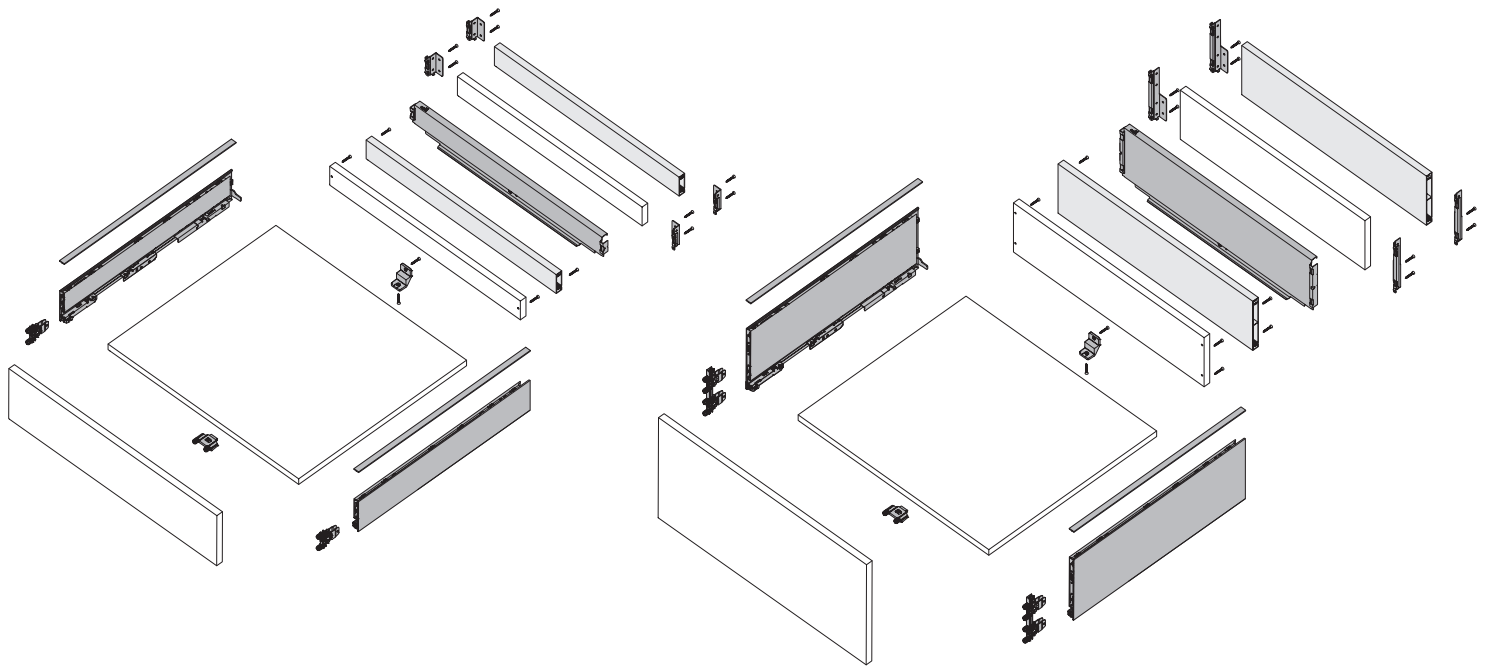

FAQ

www.hettich.com/short/8815e9

| | | | |
|---------|---------|---------|---------|
| A | | | NL - 21 |
| B | | | LB - 24 |
| C | LB - 24 | LB - 41 | - |
| D H 101 | 54 | 54 | - |
| D H 139 | 92 | 92 | - |
| D H 187 | 140,5 | 140,5 | - |
| D H 251 | 204,5 | 204,5 | - |

| NL mm | Actro YOU Quadro YOU b1 mm | Actro YOU b2 mm (XL 70 kg) | Quadro YOU | | Actro YOU | | |
|-------|----------------------------------|----------------------------------|-------------|------------|-------------|------------|-------------|
| | | | XS 10 kg | M 30 kg | XS 10 kg | L 40 kg | XL 70 kg |
| 270 | 160 | | | | | | |
| 300 | 160 | | | | | | |
| 350 | 224 | | | | | | |
| 400 | 224 | | | | | | |
| 450 | 256 | 288 | | | | | |
| 500 | 256 | 320 | | | | | |
| 550 | 256 | 320 | | | | | |
| 600 | 256 | 320 | | | | | |
| 650 | 256 | 416 | | | | | |