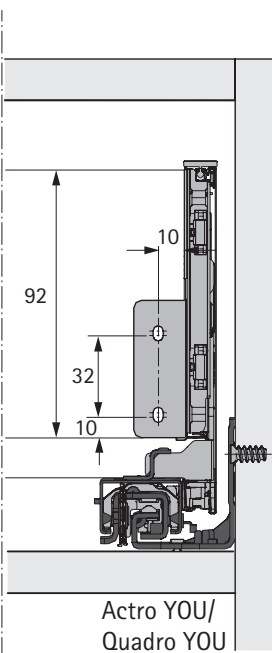

FAQ

www.hettich.com/short/8815e9

| | | | |
|---------|---------|---------|---------|
| A | | | NL - 21 |
| B | | | LB - 24 |
| C | LB - 24 | LB - 41 | - |
| D H 101 | 54 | 54 | - |
| D H 139 | 92 | 92 | - |
| D H 187 | 140,5 | 140,5 | - |
| D H 251 | 204,5 | 204,5 | - |

| NL mm | Actro YOU Quadro YOU b1 mm | Actro YOU b2 mm (XL 70 kg) | Quadro YOU | | Actro YOU | | |
|-------|----------------------------------|----------------------------------|-------------|------------|-------------|------------|-------------|
| | | | XS 10 kg | M 30 kg | XS 10 kg | L 40 kg | XL 70 kg |
| 270 | 160 | | | | | | |
| 300 | 160 | | | | | | |
| 350 | 224 | | | | | | |
| 400 | 224 | | | | | | |
| 450 | 256 | 288 | | | | | |
| 500 | 256 | 320 | | | | | |
| 550 | 256 | 320 | | | | | |
| 600 | 256 | 320 | | | | | |
| 650 | 256 | 416 | | | | | |