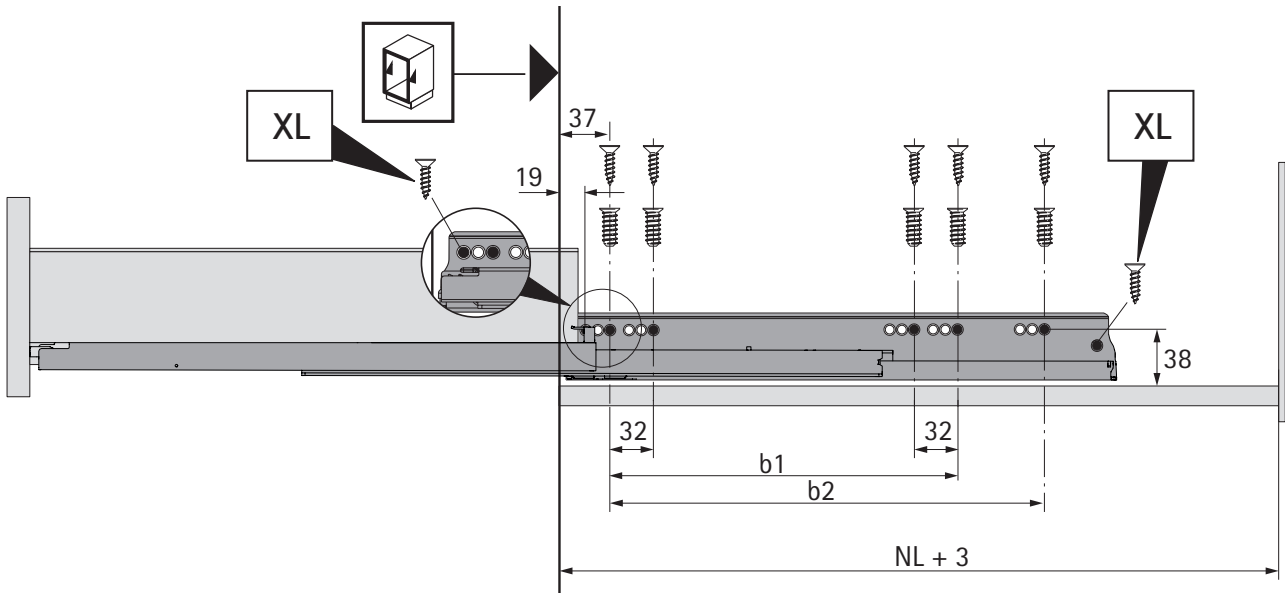

FAQ

www.hettich.com/short/8815e9

| | | | |
|---------|---------|---------|---------|
| A | | | NL - 21 |
| B | | | LB - 24 |
| C | LB - 24 | LB - 41 | - |
| D H 101 | 54 | 54 | - |
| D H 139 | 92 | 92 | - |
| D H 187 | 140,5 | 140,5 | - |
| D H 251 | 204,5 | 204,5 | - |

| NL mm | Actro YOU Quadro YOU b1 mm | Actro YOU b2 mm (XL 70 kg) | Quadro YOU | | Actro YOU | | |
|-------|----------------------------------|----------------------------------|-------------|------------|-------------|------------|-------------|
| | | | XS 10 kg | M 30 kg | XS 10 kg | L 40 kg | XL 70 kg |
| 270 | 160 | | | | | | |
| 300 | 160 | | | | | | |
| 350 | 224 | | | | | | |
| 400 | 224 | | | | | | |
| 450 | 256 | 288 | | | | | |
| 500 | 256 | 320 | | | | | |
| 550 | 256 | 320 | | | | | |
| 600 | 256 | 320 | | | | | |
| 650 | 256 | 416 | | | | | |