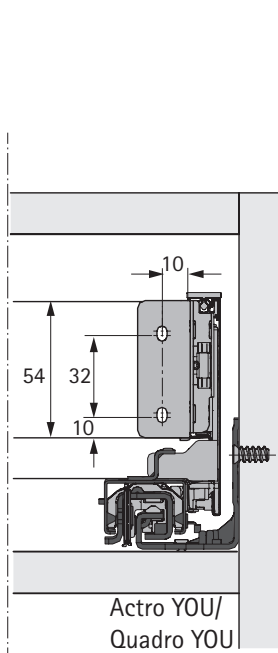

FAQ

www.hettich.com/short/8815e9

| | | | |
|---------|---------|---------|---------|
| A | | | NL - 21 |
| B | | | LB - 24 |
| C | LB - 24 | LB - 41 | - |
| D H 101 | 54 | 54 | - |
| D H 139 | 92 | 92 | - |
| D H 187 | 140,5 | 140,5 | - |
| D H 251 | 204,5 | 204,5 | - |

| NL mm | Actro YOU Quadro YOU b1 mm | Actro YOU b2 mm (XL 70 kg) | Quadro YOU | | Actro YOU | | |
|-------|----------------------------------|----------------------------------|-------------|------------|-------------|------------|-------------|
| | | | XS 10 kg | M 30 kg | XS 10 kg | L 40 kg | XL 70 kg |
| 270 | 160 | | | | | | |
| 300 | 160 | | | | | | |
| 350 | 224 | | | | | | |
| 400 | 224 | | | | | | |
| 450 | 256 | 288 | | | | | |
| 500 | 256 | 320 | | | | | |
| 550 | 256 | 320 | | | | | |
| 600 | 256 | 320 | | | | | |
| 650 | 256 | 416 | | | | | |

| C | |
|------------|----|
| ≥ 600 | 1x |
| ≥ 800 | 2x |
| $=1200$ | 3x |

H 101/139

H 187/251