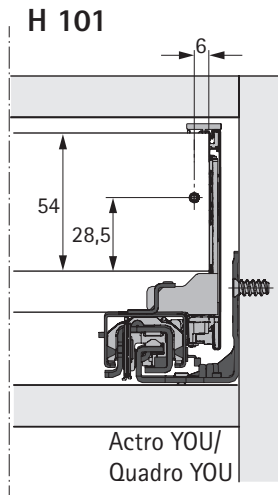

FAQ

www.hettich.com/short/8815e9

| | | | |
|---------|---------|---------|---------|
| A | | | NL - 21 |
| B | | | LB - 24 |
| C | LB - 24 | LB - 41 | - |
| D H 101 | 54 | 54 | - |
| D H 139 | 92 | 92 | - |
| D H 187 | 140,5 | 140,5 | - |
| D H 251 | 204,5 | 204,5 | - |

| NL mm | Actro YOU Quadro YOU b1 mm | Actro YOU b2 mm (XL 70 kg) | Quadro YOU | | Actro YOU | | |
|-------|----------------------------------|----------------------------------|-------------|------------|-------------|------------|-------------|
| | | | XS 10 kg | M 30 kg | XS 10 kg | L 40 kg | XL 70 kg |
| 270 | 160 | | | | | | |
| 300 | 160 | | | | | | |
| 350 | 224 | | | | | | |
| 400 | 224 | | | | | | |
| 450 | 256 | 288 | | | | | |
| 500 | 256 | 320 | | | | | |
| 550 | 256 | 320 | | | | | |
| 600 | 256 | 320 | | | | | |
| 650 | 256 | 416 | | | | | |