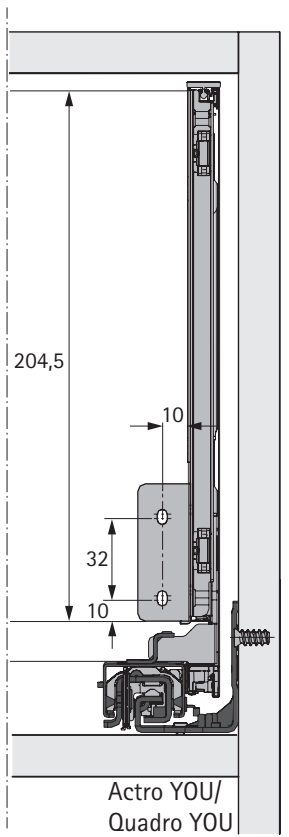

FAQ

www.hettich.com/short/8815e9

| | | | |
|---------|---------|---------|---------|
| A | | | NL - 21 |
| B | | | LB - 24 |
| C | LB - 24 | LB - 41 | - |
| D H 101 | 54 | 54 | - |
| D H 139 | 92 | 92 | - |
| D H 187 | 140,5 | 140,5 | - |
| D H 251 | 204,5 | 204,5 | - |

| NL mm | Actro YOU Quadro YOU b1 mm | Actro YOU b2 mm (XL 70 kg) | Quadro YOU | | Actro YOU | | |
|-------|----------------------------------|----------------------------------|-------------|------------|-------------|------------|-------------|
| | | | XS 10 kg | M 30 kg | XS 10 kg | L 40 kg | XL 70 kg |
| 270 | 160 | | | | | | |
| 300 | 160 | | | | | | |
| 350 | 224 | | | | | | |
| 400 | 224 | | | | | | |
| 450 | 256 | 288 | | | | | |
| 500 | 256 | 320 | | | | | |
| 550 | 256 | 320 | | | | | |
| 600 | 256 | 320 | | | | | |
| 650 | 256 | 416 | | | | | |