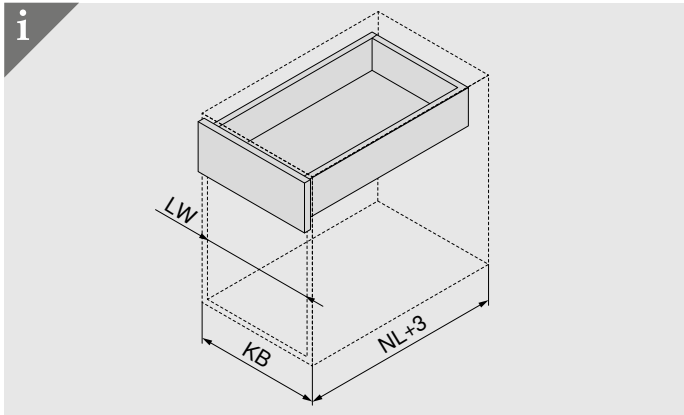

Zurück | Back | Retour | Indietro |
Hacia atrás | Wstecz | Назад | 返回

Look for our
FSC™-certified
products

MD-031/2ML - 03.22 - © Copyright by Blum

Julius Blum GmbH
Furniture Fittings Mfg.
6973 Höchst, Austria
Tel.: +43 5578 705-0
Fax: +43 5578 705-44
E-mail: info@blum.com
www.blum.com