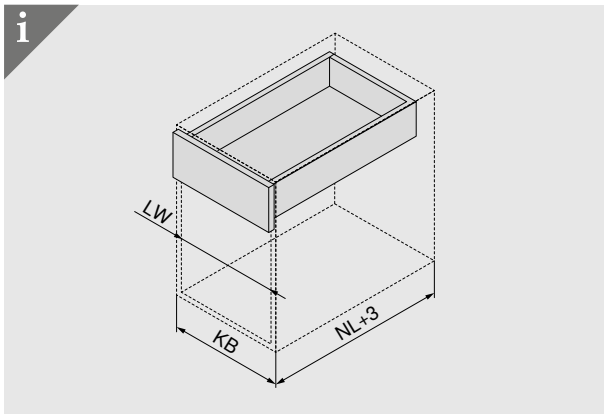

Zurück | Back | Retour | Indietro |
Hacia atrás | Wstecz | Назад | 返回

Look for our
FSC™-certified
products

MD-031/2ML - 03.22 - © Copyright by Blum

Julius Blum GmbH
Furniture Fittings Mfg.
6973 Höchst, Austria
Tel.: +43 5578 705-0
Fax: +43 5578 705-44
E-mail: info@blum.com
www.blum.com