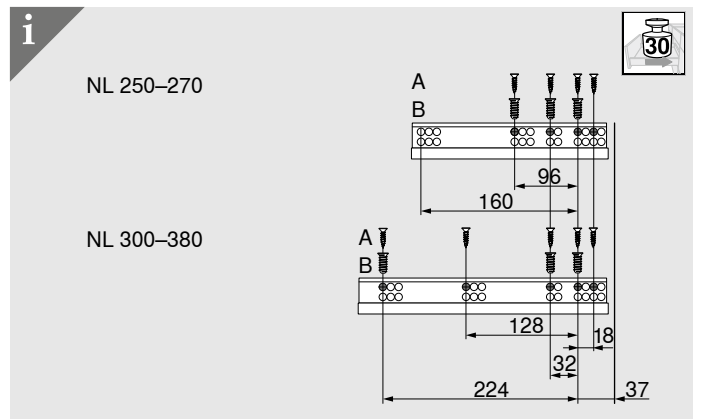

Zurück | Back | Retour | Indietro |
Hacia atrás | Wstecz | Назад | 返回

Look for our
FSC™-certified
products

MD-031/2ML - 03.22 - © Copyright by Blum

Julius Blum GmbH
Furniture Fittings Mfg.
6973 Höchst, Austria
Tel.: +43 5578 705-0
Fax: +43 5578 705-44
E-mail: info@blum.com
www.blum.com