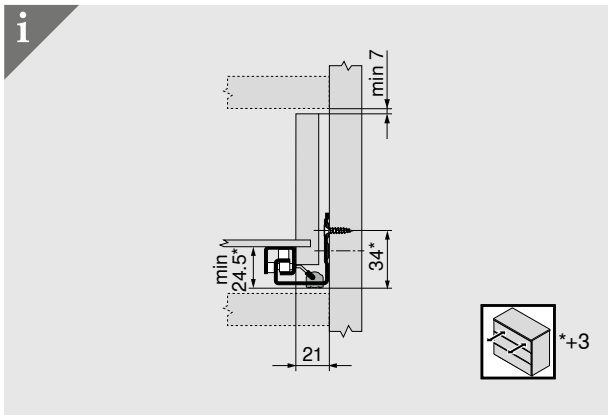

Zurück | Back | Retour | Indietro |
Hacia atrás | Wstecz | Назад | 返回

Look for our
FSC™-certified
products

MD-031/2ML - 03.22 - © Copyright by Blum

Julius Blum GmbH
Furniture Fittings Mfg.
6973 Höchst, Austria
Tel.: +43 5578 705-0
Fax: +43 5578 705-44
E-mail: info@blum.com
www.blum.com