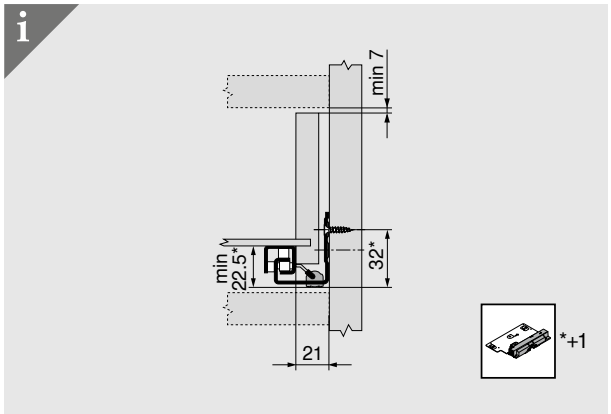

Zurück | Back | Retour | Indietro |
Hacia atrás | Wstecz | Назад | 返回

Look for our
FSC™-certified
products

MD-031/2ML - 03.22 - © Copyright by Blum

Julius Blum GmbH
Furniture Fittings Mfg.
6973 Höchst, Austria
Tel.: +43 5578 705-0
Fax: +43 5578 705-44
E-mail: info@blum.com
www.blum.com