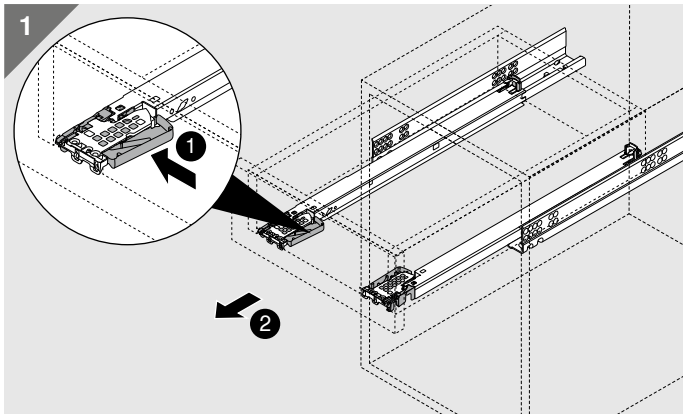

Zurück | Back | Retour | Indietro |
Hacia atrás | Wstecz | Назад | 返回

Look for our
FSC™-certified
products

MD-031/2ML - 03.22 - © Copyright by Blum

Julius Blum GmbH
Furniture Fittings Mfg.
6973 Höchst, Austria
Tel.: +43 5578 705-0
Fax: +43 5578 705-44
E-mail: info@blum.com
www.blum.com