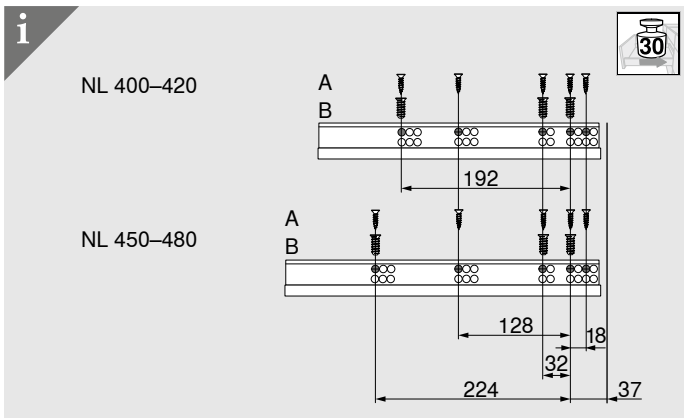

Zurück | Back | Retour | Indietro |
Hacia atrás | Wstecz | Назад | 返回

Look for our
FSC™-certified
products

MD-031/2ML - 03.22 - © Copyright by Blum

Julius Blum GmbH
Furniture Fittings Mfg.
6973 Höchst, Austria
Tel.: +43 5578 705-0
Fax: +43 5578 705-44
E-mail: info@blum.com
www.blum.com