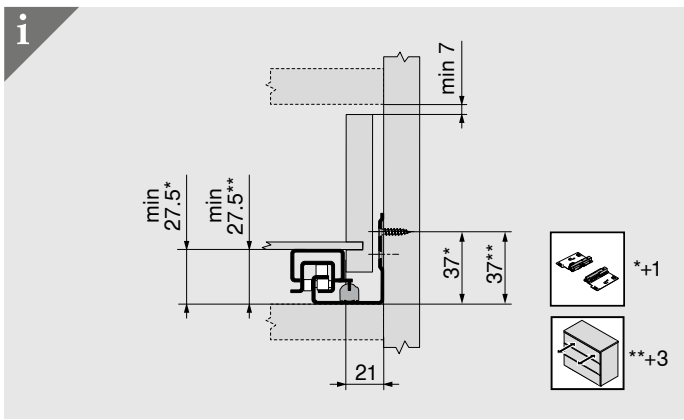

Zurück | Back | Retour | Indietro |
Hacia atrás | Wstecz | Назад | 返回

Look for our
FSC™-certified
products

MD-031/2ML - 03.22 - © Copyright by Blum

Julius Blum GmbH
Furniture Fittings Mfg.
6973 Höchst, Austria
Tel.: +43 5578 705-0
Fax: +43 5578 705-44
E-mail: info@blum.com
www.blum.com