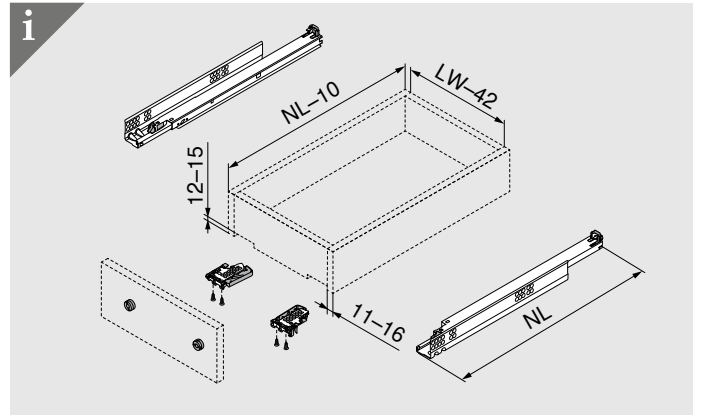

Zurück | Back | Retour | Indietro |
Hacia atrás | Wstecz | Назад | 返回

Look for our
FSC™-certified
products

MD-031/2ML - 03.22 - © Copyright by Blum

Julius Blum GmbH
Furniture Fittings Mfg.
6973 Höchst, Austria
Tel.: +43 5578 705-0
Fax: +43 5578 705-44
E-mail: info@blum.com
www.blum.com