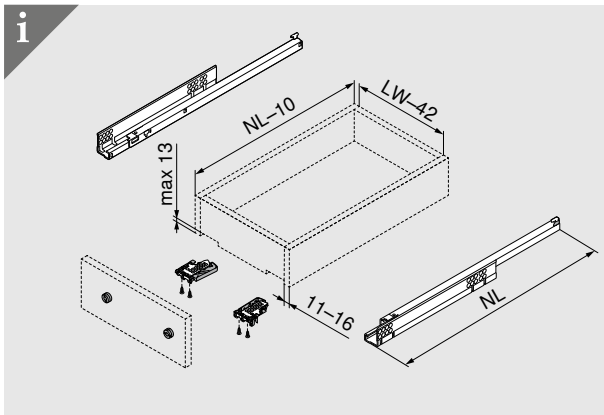

Zurück | Back | Retour | Indietro |
Hacia atrás | Wstecz | Назад | 返回

Look for our
FSC™-certified
products

MD-031/2ML - 03.22 - © Copyright by Blum

Julius Blum GmbH
Furniture Fittings Mfg.
6973 Höchst, Austria
Tel.: +43 5578 705-0
Fax: +43 5578 705-44
E-mail: info@blum.com
www.blum.com