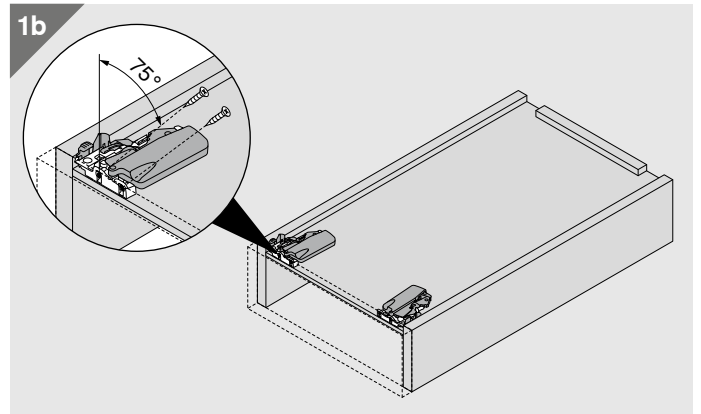

Zurück | Back | Retour | Indietro |
Hacia atrás | Wstecz | Назад | 返回

Look for our
FSC™-certified
products

MD-031/2ML - 03.22 - © Copyright by Blum

Julius Blum GmbH
Furniture Fittings Mfg.
6973 Höchst, Austria
Tel.: +43 5578 705-0
Fax: +43 5578 705-44
E-mail: info@blum.com
www.blum.com