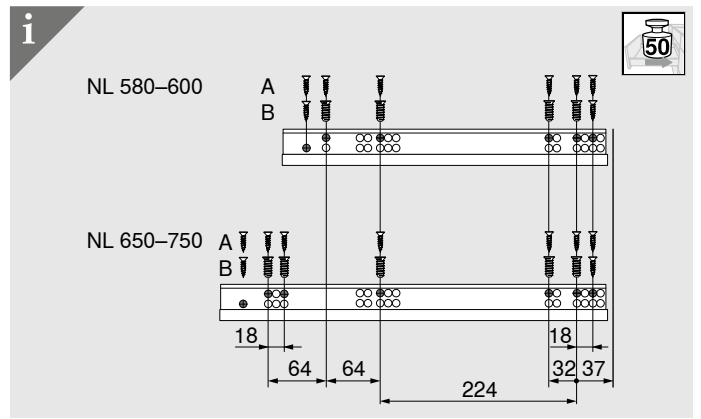

Zurück | Back | Retour | Indietro |
Hacia atrás | Wstecz | Назад | 返回

Look for our
FSC™-certified
products

MD-031/2ML - 03.22 - © Copyright by Blum

Julius Blum GmbH
Furniture Fittings Mfg.
6973 Höchst, Austria
Tel.: +43 5578 705-0
Fax: +43 5578 705-44
E-mail: info@blum.com
www.blum.com