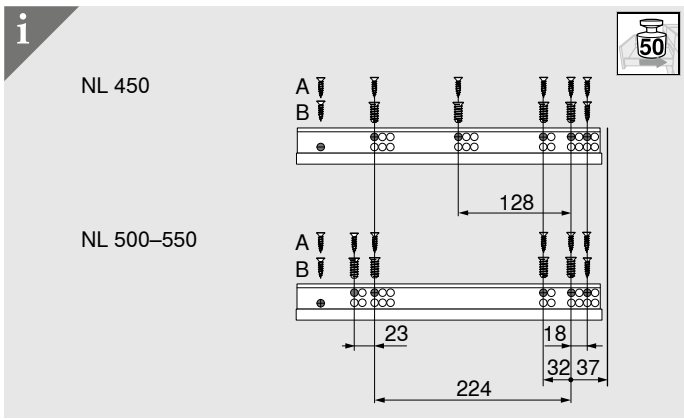

Zurück | Back | Retour | Indietro |
Hacia atrás | Wstecz | Назад | 返回

Look for our
FSC™-certified
products

MD-031/2ML - 03.22 - © Copyright by Blum

Julius Blum GmbH
Furniture Fittings Mfg.
6973 Höchst, Austria
Tel.: +43 5578 705-0
Fax: +43 5578 705-44
E-mail: info@blum.com
www.blum.com