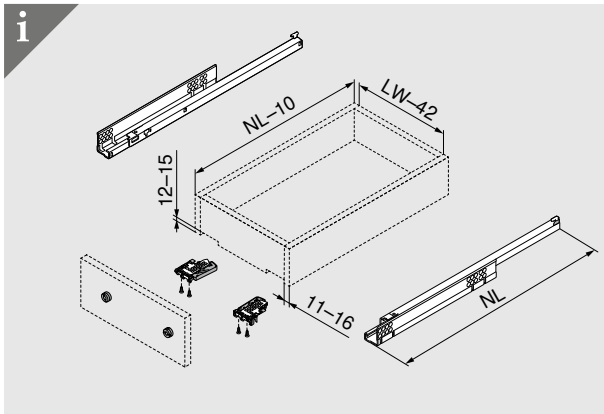

Zurück | Back | Retour | Indietro |
Hacia atrás | Wstecz | Назад | 返回

Look for our
FSC™-certified
products

MD-031/2ML - 03.22 - © Copyright by Blum

Julius Blum GmbH
Furniture Fittings Mfg.
6973 Höchst, Austria
Tel.: +43 5578 705-0
Fax: +43 5578 705-44
E-mail: info@blum.com
www.blum.com