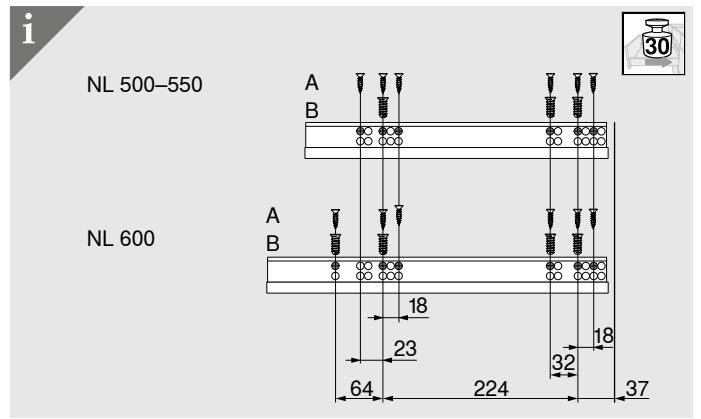

Zurück | Back | Retour | Indietro |
Hacia atrás | Wstecz | Назад | 返回

Look for our
FSC™-certified
products

MD-031/2ML - 03.22 - © Copyright by Blum

Julius Blum GmbH
Furniture Fittings Mfg.
6973 Höchst, Austria
Tel.: +43 5578 705-0
Fax: +43 5578 705-44
E-mail: info@blum.com
www.blum.com